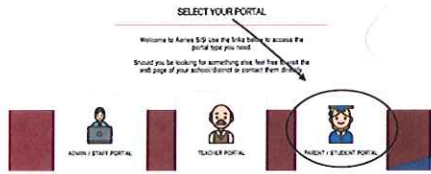

Go to <https://islanduesd.aeries.net/>  
Click the Parent/Student Portal icon

If you received an email with your password enter your email address and click next

Enter your password.

\*\*\*\*If you didn't get an email with your password click **forgot password** below the email address